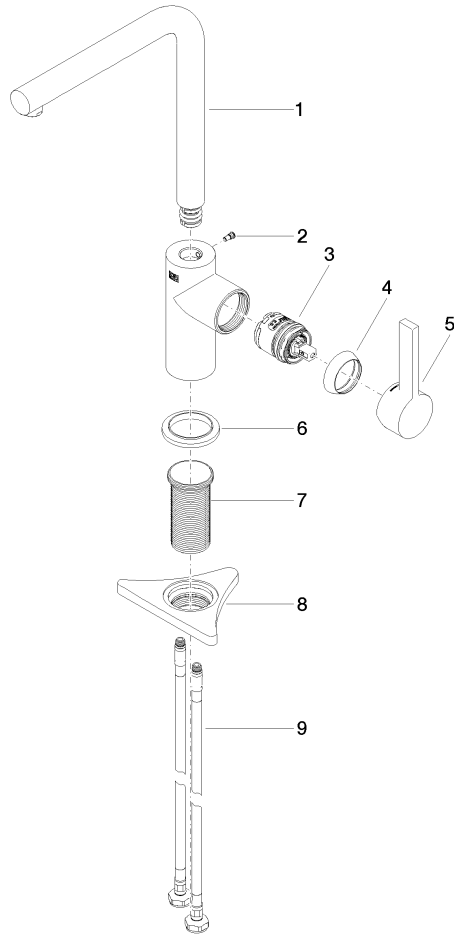

DORNBRACHT PIUR Single-lever mixer - Chrome

33 900 210

- 195mm projection
- max. flow 6.7 l/min at 3 bar flow pressure
- pivotable spout 360°
- air-enriched flow

	Chrome	33 900 210-00
	Soft Black	33 900 210-69
	Brushed Nickel	33 900 210-70

DORNBACHT PIUR Single-lever mixer - Chrome

33 900 210

Flow rate chart

Certificates

ACS_23 ACC NY AbP_10137.
306.

DORNBACHT PIUR Single-lever mixer - Chrome

33 900 210

Parts for other finishes can be found here: [Soft Black](#)

Spare parts list

No.	Item Number	Name	Quantity used	Delivery time
1	90 28 22 380 00-00	spout	1	2
2	90 30 30 100 00 90	screw	1	2
3	90 15 05 060 00 90	cartridge	1	2
4	90 28 30 011 00-00	cover	1	2
5	90 20 21 001 00-00	handle	1	2
6	90 27 21 001 00-00	rosette	1	2
7	90 30 01 200 00 90	shaft	1	2
8	90 23 10 003 00 90	fixing set	1	2
9	04 30 04 101 00 90	hose	1	2