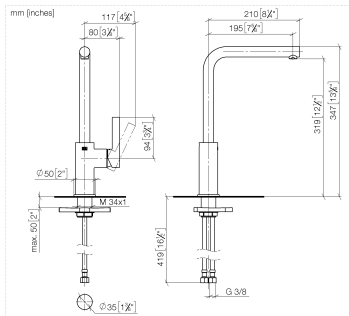

DORNBRACHT PIUR Single-lever mixer - Chrome

33 900 210

- 195mm projection
- max. flow 6.7 l/min at 3 bar flow pressure
- pivotable spout 360°
- air-enriched flow

	Chrome	33 900 210-00
	Soft Black	33 900 210-69
	Brushed Nickel	33 900 210-70

DORNBACHT PIUR Single-lever mixer - Chrome

33 900 210

Flow rate chart

Certificates

ACS_23 ACC NY AbP_10137.
306.

DORNBACHT PIUR Single-lever mixer - Chrome

33 900 210

Parts for other finishes can be found here: [Soft Black](#)

Spare parts list

No.	Item Number	Name	Quantity used	Delivery time
1	90 28 22 380 00-00	spout	1	2
2	90 30 30 100 00 90	screw	1	2
3	90 15 05 060 00 90	cartridge	1	2
4	90 28 30 011 00-00	cover	1	2
5	90 20 21 001 00-00	handle	1	2
6	90 27 21 001 00-00	rosette	1	2
7	90 30 01 200 00 90	shaft	1	2
8	90 23 10 003 00 90	fixing set	1	2
9	04 30 04 101 00 90	hose	1	2