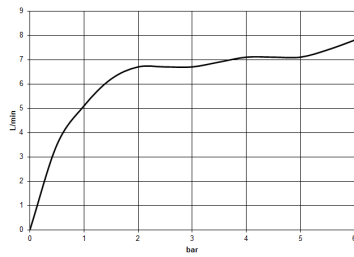

DORNBRACHT PIUR Single-lever mixer - Chrome

33 900 210

- 195mm projection
- max. flow 6.7 l/min at 3 bar flow pressure
- pivotable spout 360°
- air-enriched flow

	Chrome	33 900 210-00
	Soft Black	33 900 210-69
	Brushed Nickel	33 900 210-70

DORNBACHT PIUR Single-lever mixer - Chrome

33 900 210

Flow rate chart

Certificates

ACS_23 ACC NY AbP_10137.
306.

DORNBACHT PIUR Single-lever mixer - Chrome

33 900 210

Parts for other finishes can be found here: [Soft Black](#)